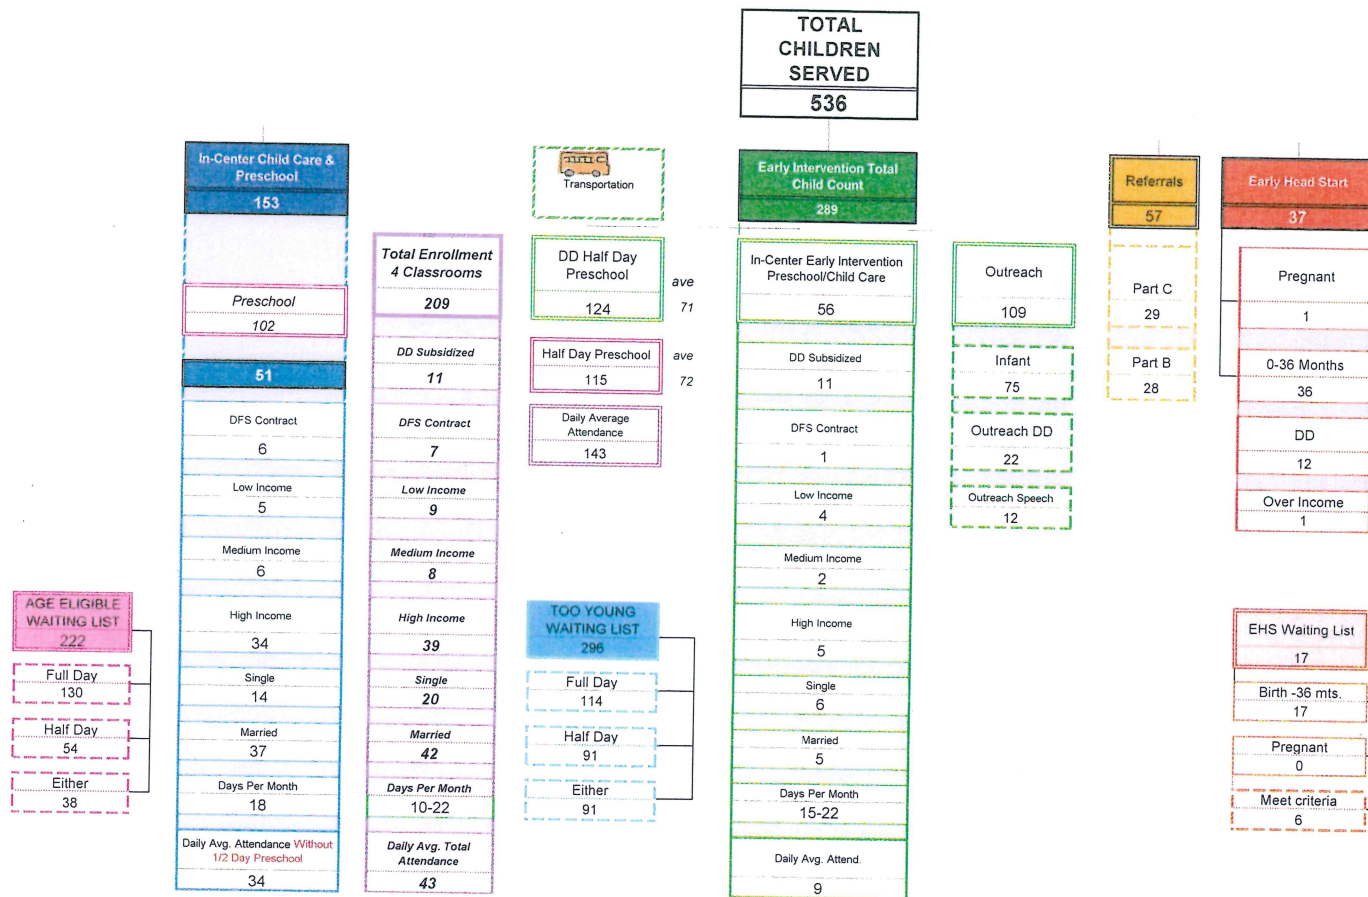

CHILDREN'S DEVELOPMENTAL SERVICES OF CAMPBELL COUNTY
MONTHLY STATISTICAL REPORT
JANUARY 2019

DD Enrollment	Av	Preschool Enrollment	Av
Outback 47	19	Outback 46	17
Amazon 27	18	Amazon 22	17
Meadow 24	17	Meadow 24	19
Arctic 26	17	Arctic 23	19
Total	71	Total	72