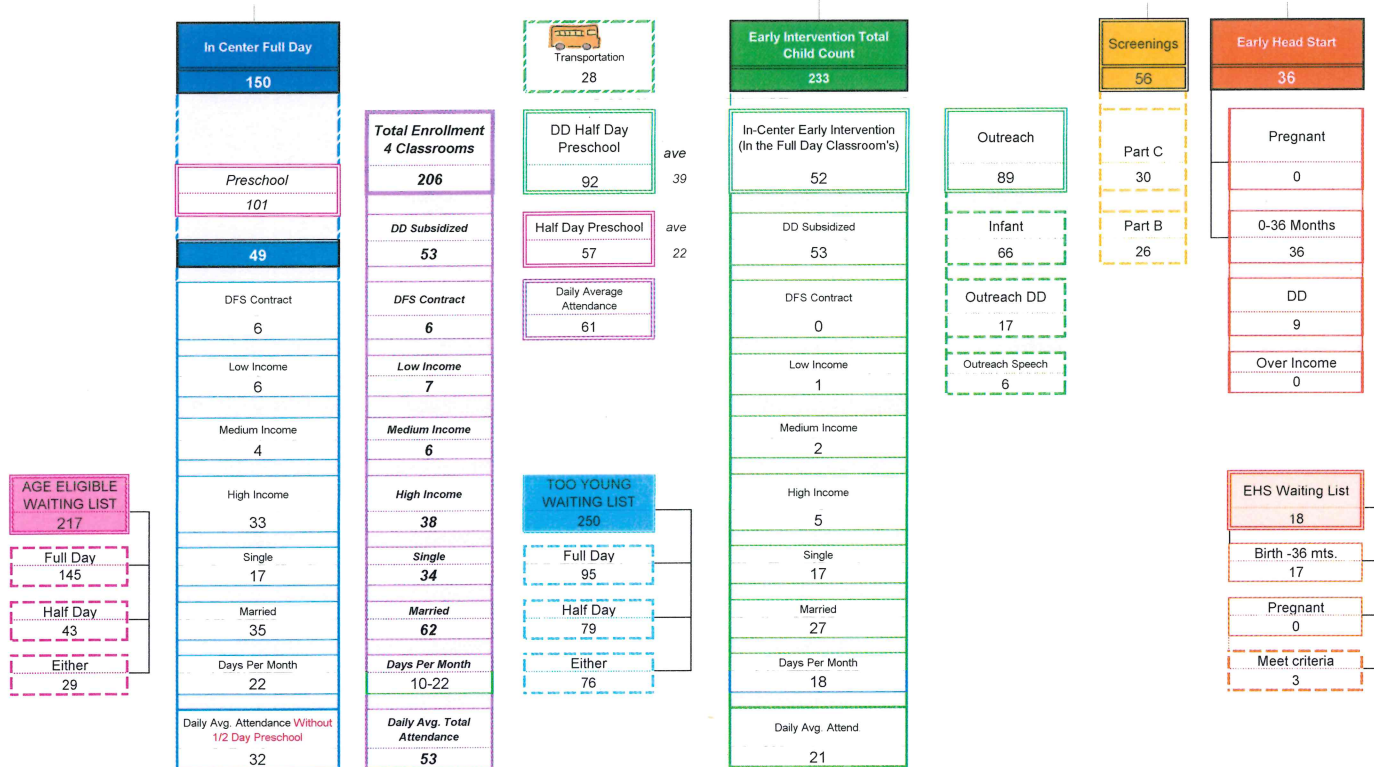

CHILDREN'S DEVELOPMENTAL SERVICES OF CAMPBELL COUNTY  
MONTHLY STATISTICAL REPORT  
JULY 2019

**TOTAL CHILDREN SERVED**  
**475**

DD Enrollment	Av	Preschool Enrollment	Av
Outback 29	8	Outback 25	4
Amazon 20	11	Amazon 9	6
Meadow 19	10	Meadow 10	7
Arctic 24	10	Arctic 13	5
<b>Total</b>	<b>39</b>	<b>Total</b>	<b>22</b>